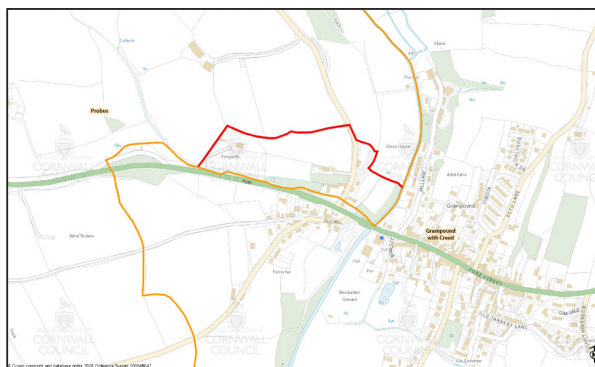

2 Boundary between Probus and Grampound with Creed - Grampound

Recommendation: To change the boundary between the parishes of Probus and Grampound with Creed in line with Map 2.0

Cornwall Council received a submission from Grampound with Creed Parish Council that it wished to change its boundary with Probus as per Map 2.0, so as to bring all of Grampound village within the Parish.

Cornwall Council consider that this change would better reflect the identity and interests of the area and secure more effective and convenient community governance.

Map 2.0